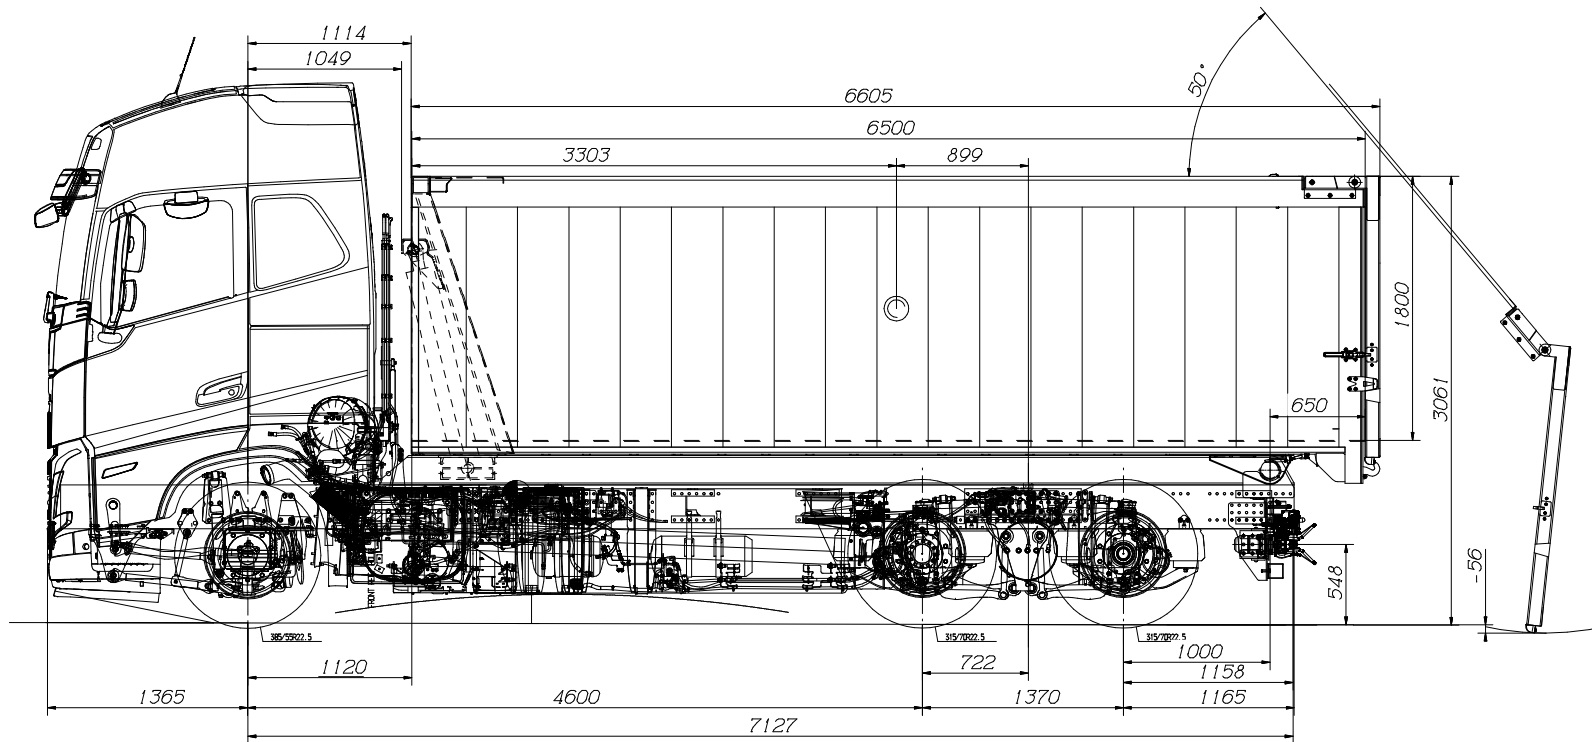

VOLVO 6x2 28 T 4600

Unloaded
Loaded Max
Max.

↑ 6571 (50%)
9099 (32%)
9000

↑ 6450 = 13021 kg
18901 = 28000 kg
19000 = 28000 kg